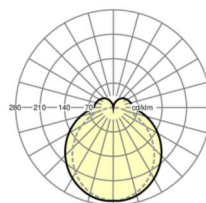

LIGHTING TECHNOLOGY

Placement	LED, Colour rendering/Light colour CRI ≥ 80 / 4000K
Colour tolerance (MacAdam)	3SDCM
Photobiological safety (Luminaire)	RG1
Nominal luminous flux	7038lm
LED service life	50000h L80/B10 (Tq 35°C)
Luminaire luminous efficiency	169lm/W
Beam angle	130° (C0) / 110° (C90)
UGR lat./long.	25.2 / 23.7

MECHANICS

Housing colour	silver grey/white aluminium RAL 9006
Dimensions (LxWxDxH)	1531mm x 63mm x 54mm
Weight (net)	2kg
Type of installation	Mounting rail system installation, Light structure

Dimensions

L	1531 mm	Length
B	63 mm	Width
H	54 mm	Height

DEEP-LINK

<https://www.regiolum.de/en/article/19130006035>

Reference	LED 7500lm 840
ηLB	100 %
Φ ↓/↑	84 % / 16 %
UGR lat./long.	25.2 / 23.7